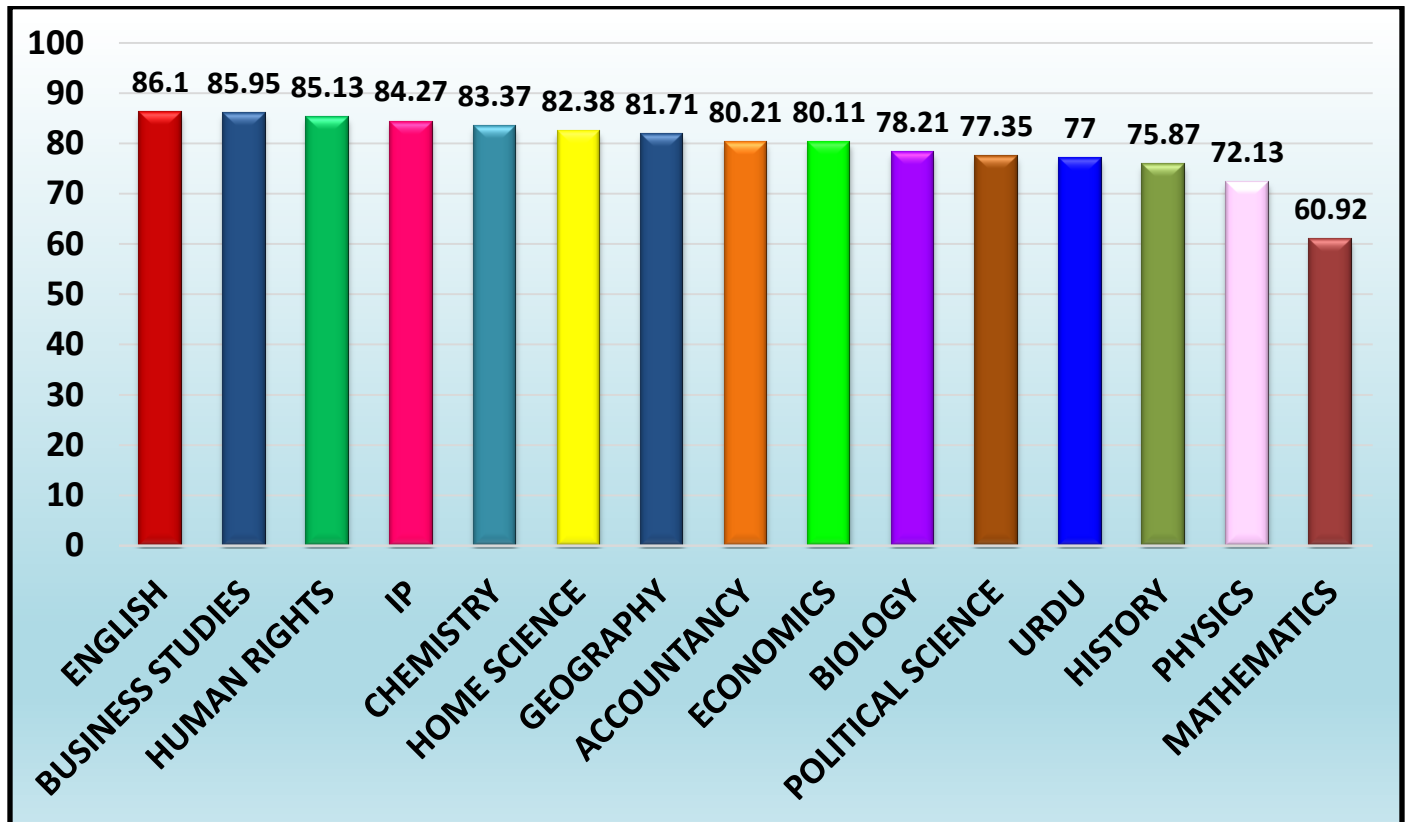

## Senior Secondary Result – 2014-15

<b>Total number of students appeared</b>	<b>111</b>
<b>Number of students passed</b>	<b>111</b>

### SCHOOL TOPPER - CLASS – XII

**Alima Khan**

**Commerce Stream - 95.6%**  
 English-95%, Accounts- 95%,  
 Business St.- 97%,  
 Economics- 95%, Urdu-96%

**Juveria Shahid**

**Humanities Stream - 95.6%**  
 English-93%, Urdu-97 %,  
 Home Sc.- 98%, Geog.- 95%,  
 Political Sc.- 95%

## SUBJECT AVERAGES