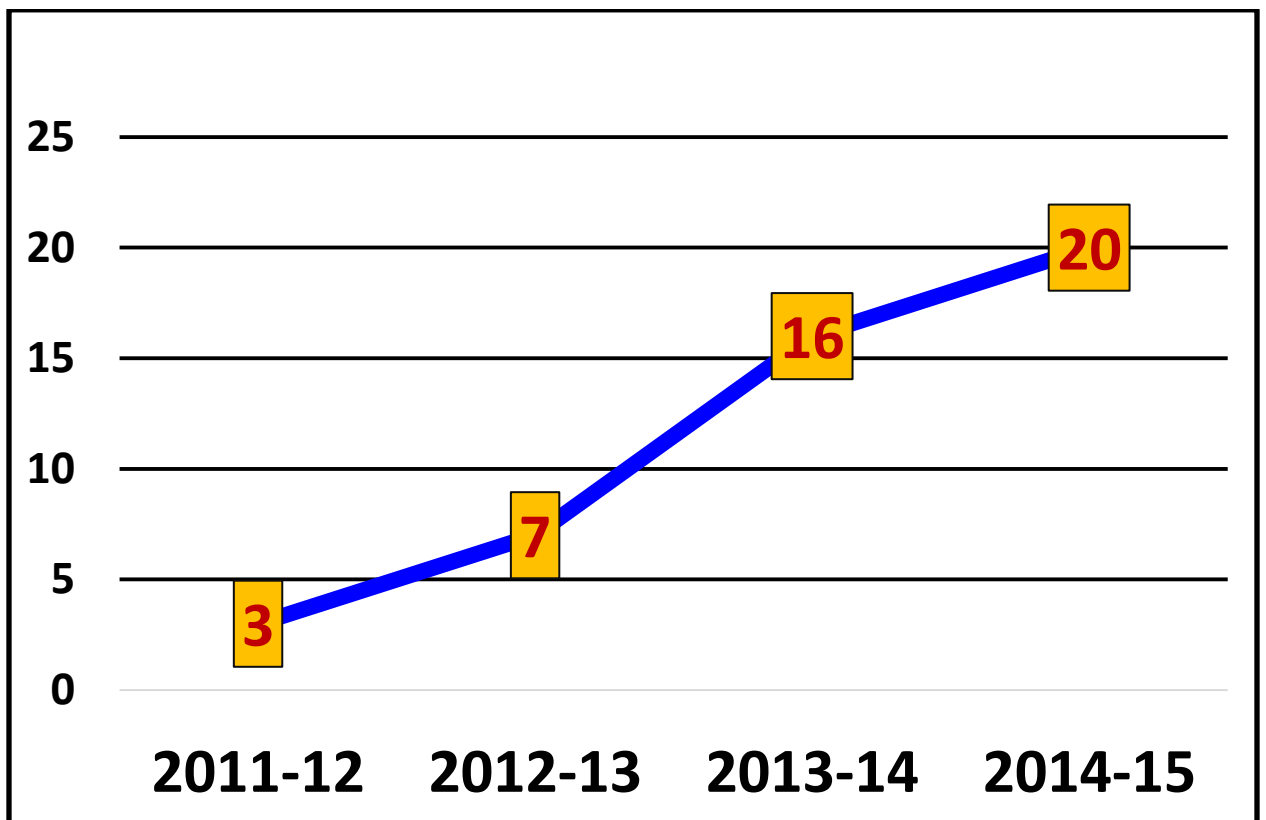

11	SHAZIA RAIS	XII A1	92.4
12	SAFIA MAIRAJ	XII A2	92.4
13	MASHRABA AHMED	XII A1	92
14	SUBIA IRFAN	XII A1	91.4
15	MADIHA RASHEED	XIIA2	91.4
16	HUMAIRA TASKEEN	XIIA2	90.8
17	AREESHA NAAZ	XII C	90.6
18	RAMSHA NAAZ	XII A2	90.6
19	TAYYABA NISHAT	XII C	90.2
20	BUSHRA MAQBOOL	XII A1	90

STUDENTS WITH 90% & above